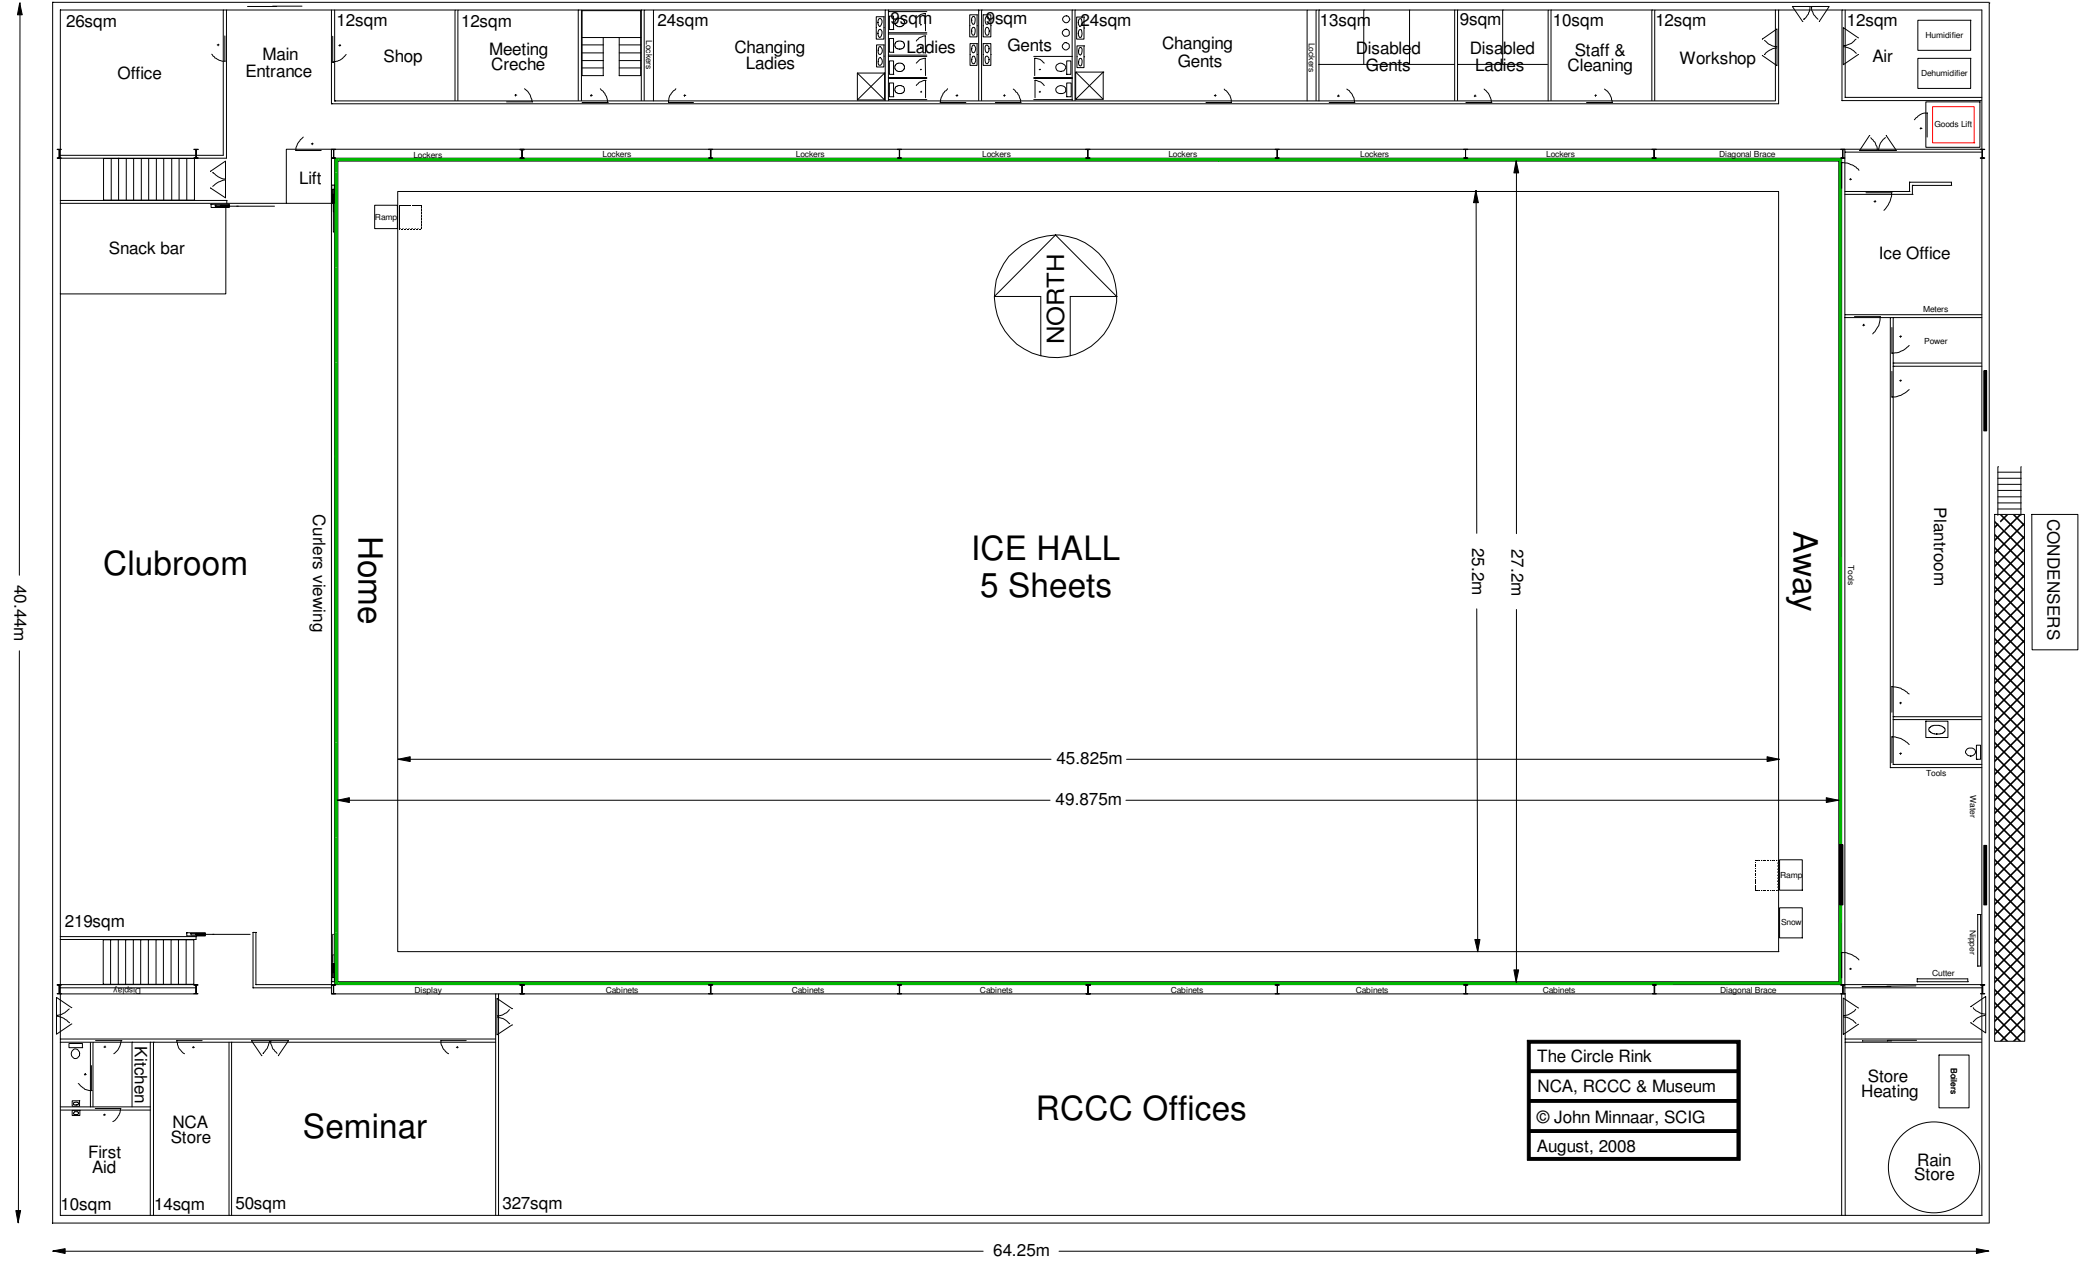

The Circle, with NCA, RCCC, Museum – Market Green (five sheets)

Ground floor

The Circle Rink
 NCA, RCCC & Museum
 © John Minnaar, SCIG
 August, 2008

The Circle, with NCA, RCCC, Museum – Market Green (five sheets)

First floor

The Circle, with NCA, RCCC, Museum – Market Green (five sheets)

Profile (home end)