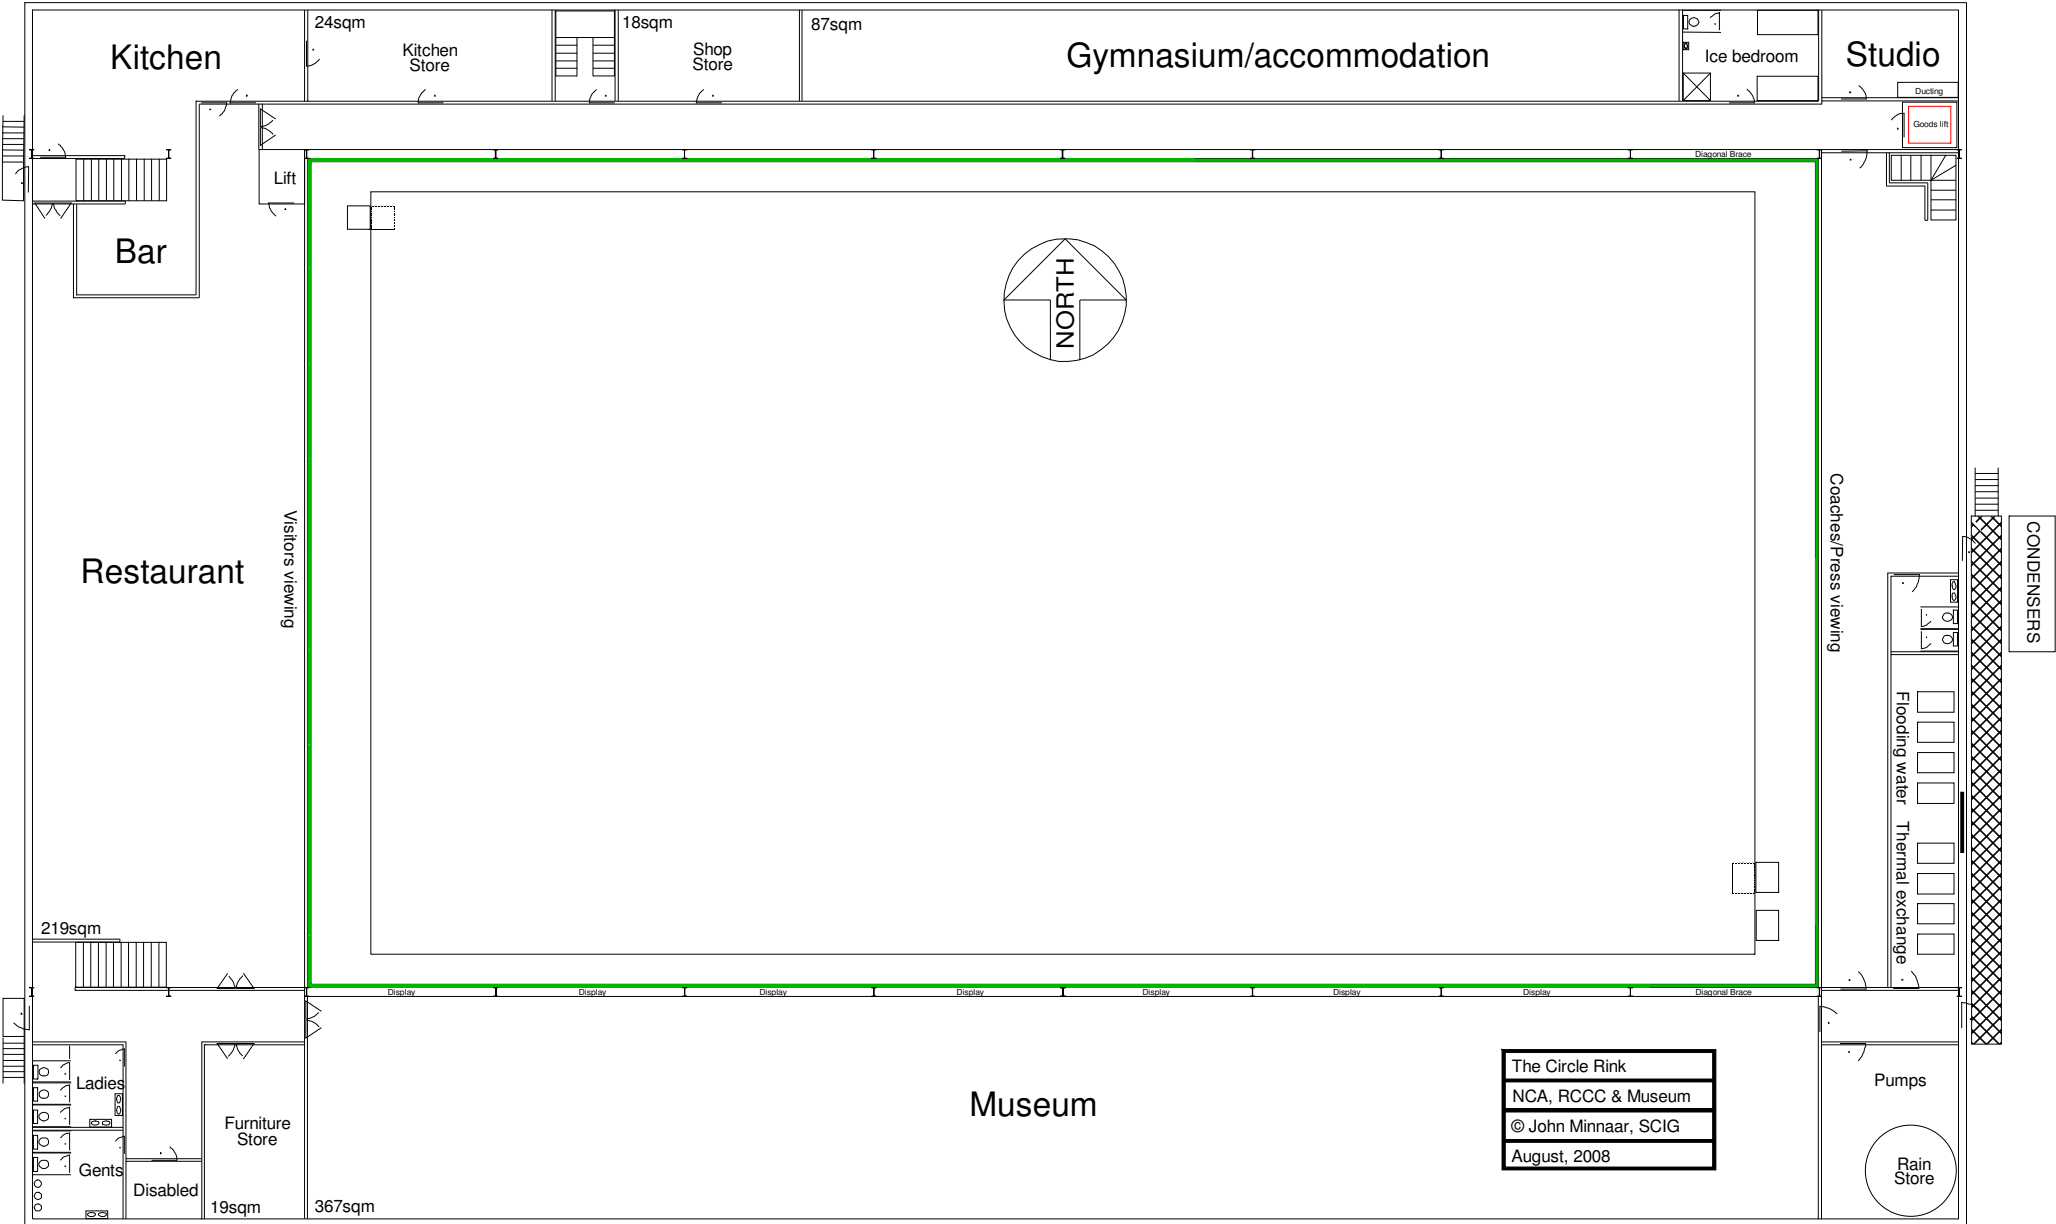

The Circle, with NCA, RCCC, Museum – Market Green (five sheets)

Ground floor

The Circle Rink
 NCA, RCCC & Museum
 © John Minnaar, SCIG
 August, 2008

The Circle, with NCA, RCCC, Museum – Market Green (five sheets)

First floor

The Circle, with NCA, RCCC, Museum – Market Green (five sheets)

Profile (home end)